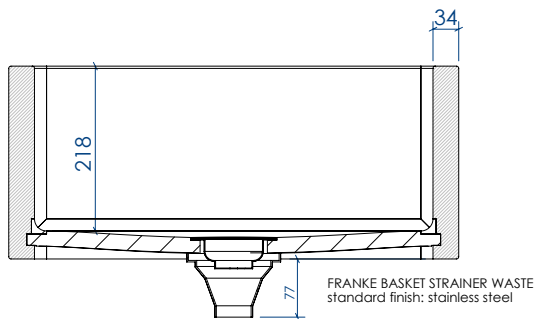

SECTION A-A

DIMENSIONS	STANDARD SINGLE		STANDARD DOUBLE		BELFAST PATTERN	
length	595mm	23.5"	800mm	31.5"	595mm	23.5"
width	500mm	19.5"	500mm	19.5"	455mm	18"
height	200mm	8"	200mm	8"	255mm	10"
bowl length	527mm	20.5"	349mm	13.5"	527mm	20.5"
bowl width	432mm	17"	432mm	17"	387mm	15"
bowl depth	163mm	6.5"	163mm	6.5"	218mm	8.5"
wall thickness	34mm	1.3"	34mm	1.3"	34mm	1.3"
crated weight	15 kg	33 lbs	20 kg	44 lbs	16.5 kg	36 lbs
crated size	70x60x35cm	28x24x14"	90x60x35cm	36x24x14"	70x56x40cm	28x22x16"

weights and imperial conversions are approximate

OUR TEAK SINKS CAN BE MADE TO INDIVIDUAL SIZES.....
PLEASE CONTACT US TO DISCUSS YOUR REQUIREMENTS