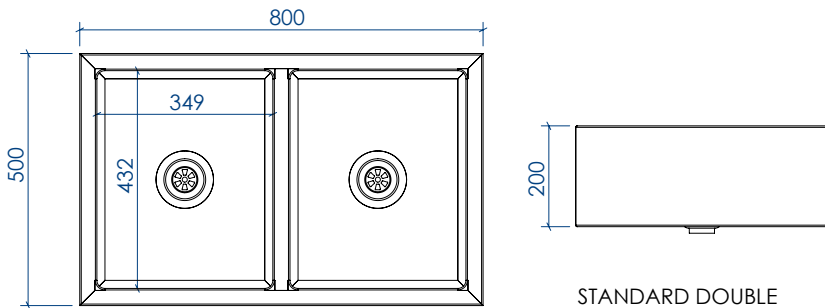

BELFAST STYLE

STANDARD DOUBLE