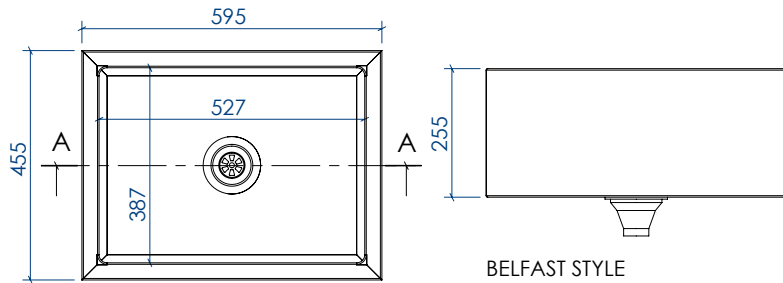

DIMENSIONS	STANDARD SINGLE		STANDARD DOUBLE		BELFAST PATTERN	
length	595mm	23.5"	800mm	31.5"	595mm	23.5"
width	500mm	19.5"	500mm	19.5"	455mm	18"
height	200mm	8"	200mm	8"	255mm	10"
bowl length	527mm	20.5"	349mm	13.5"	527mm	20.5"
bowl width	432mm	17"	432mm	17"	387mm	15"
bowl depth	163mm	6.5"	163mm	6.5"	218mm	8.5"
wall thickness	34mm	1.3"	34mm	1.3"	34mm	1.3"
crated weight	15 kg	33 lbs	20 kg	44 lbs	16.5 kg	36 lbs
crated size	70x60x35cm	28x24x14"	90x60x35cm	36x24x14"	70x56x40cm	28x22x16"

weights and imperial conversions are approximate

OUR TEAK SINKS CAN BE MADE TO INDIVIDUAL SIZES.....
PLEASE CONTACT US TO DISCUSS YOUR REQUIREMENTS

CONSTRUCTION

William Garvey sinks are constructed from a laminated teak composite and are available as a single or double bowl. A deeper version - based on the traditional Belfast pattern - is also available. The internal corners of our sinks are rounded to a radius of 16mm to facilitate cleaning. Each sink comes complete with steel fixing brackets for attaching to the underside of a worktop. Alternatively, they can be supported from below on framing or a cabinet.

PLUMBING CONNECTIONS

Our sinks are fitted with a standard 1 1/2" Franke stainless steel basket strainer waste compatible with standard sink traps. The waste is fitted in the centre of the basin.

Overflows are available but are *not* fitted as a standard item.

CARE & MAINTENANCE